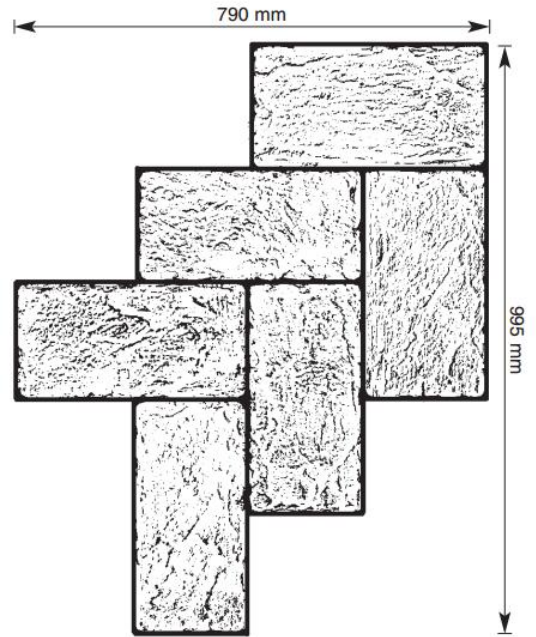

**Herringbone Slate**  
Set of 6 mats and 1 floppy mat

**Giant Seamless Rock**

Set of 5 mats and 1 floppy mat

## Ashlar Slate

Set of 7 mats (3 blue and 3 red) and 1 floppy

### Large Slate Tile 600mm x 600mm