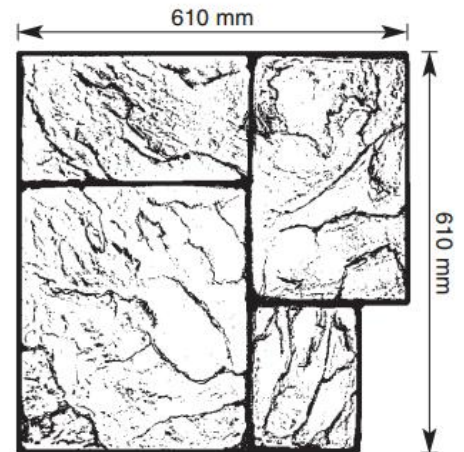

Sidewalk Slate

Set of 6 mats (2 of each) and 1 floppy