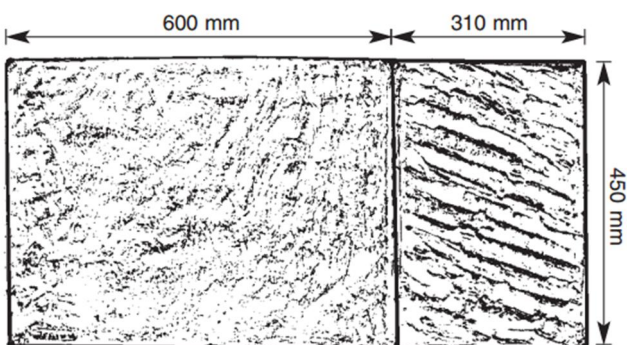

Sidewalk Slate

Set of 6 mats (2 of each) and 1 floppy