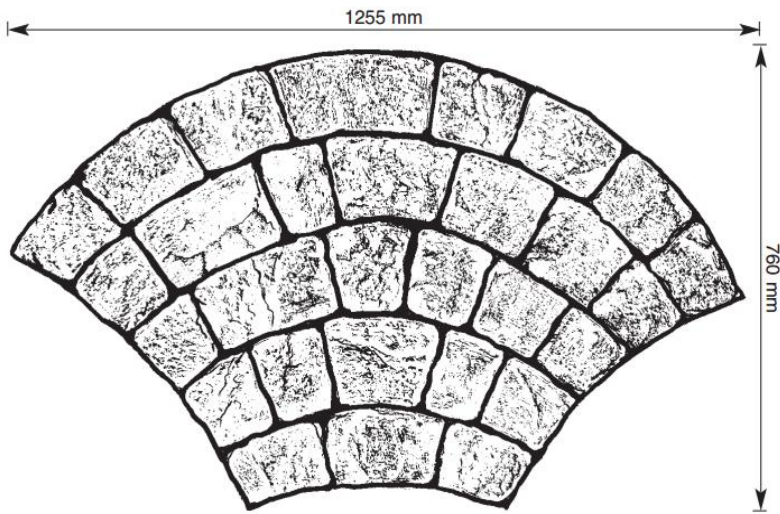

**Herringbone Slate**  
Set of 6 mats and 1 floppy mat

**Giant Seamless Rock**

Set of 5 mats and 1 floppy mat

## Ashlar Slate

Set of 7 mats (3 blue and 3 red) and 1 floppy

### Large Slate Tile 600mm x 600mm