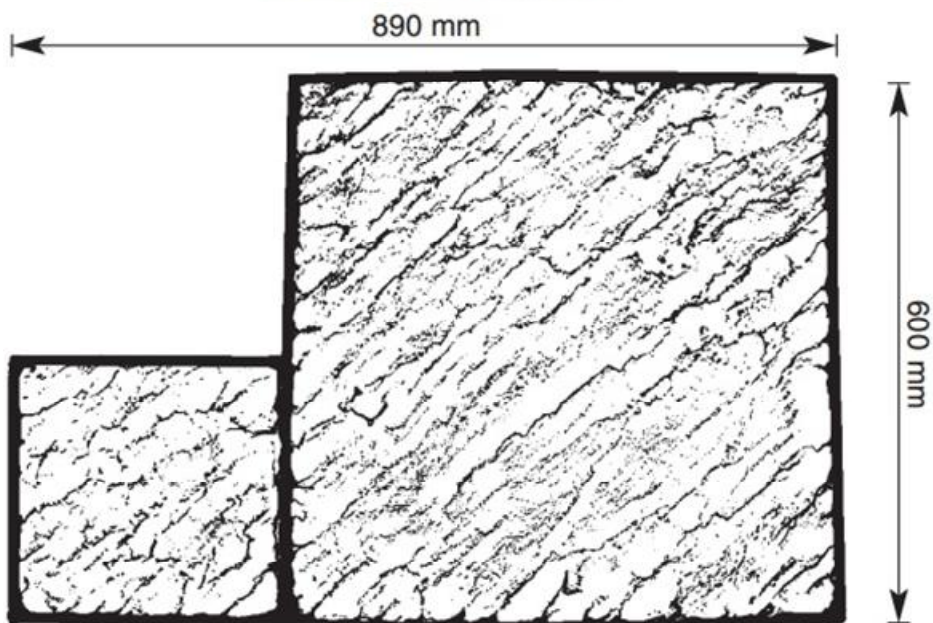

Flagstone (N28)
Set of 6 mats and 1 floppy mat