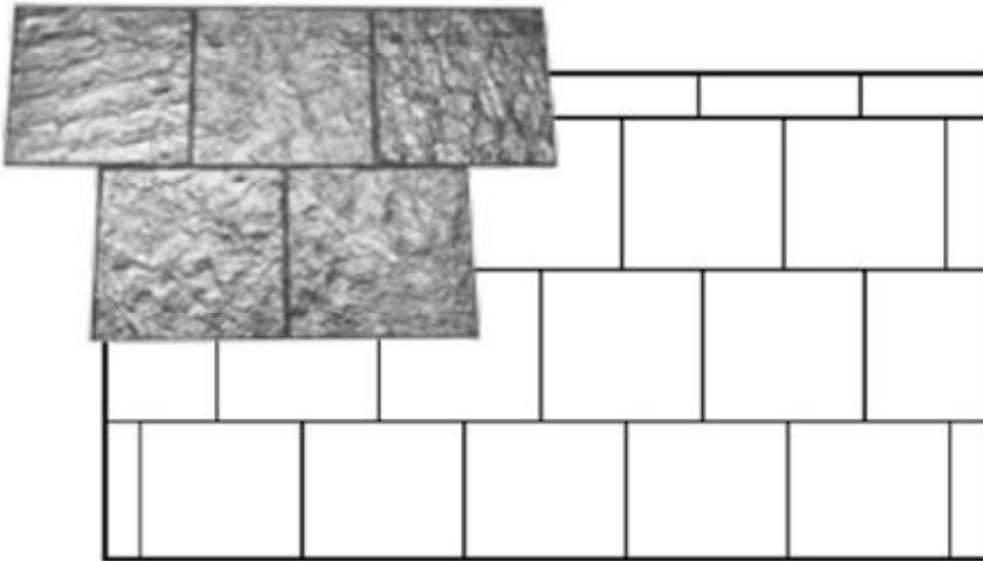

## Ashlar Slate

Set of 7 mats (3 blue and 3 red) and 1 floppy

### Large Slate Tile 600mm x 600mm