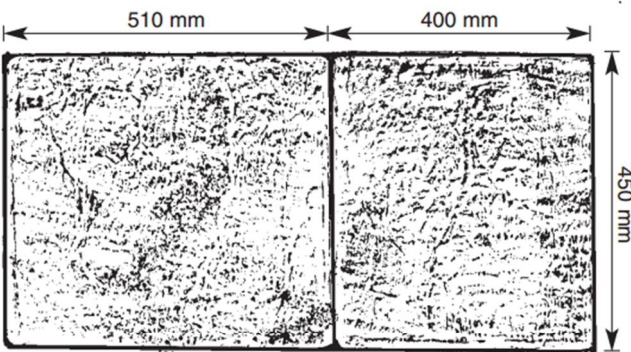

Sidewalk Slate

Set of 6 mats (2 of each) and 1 floppy