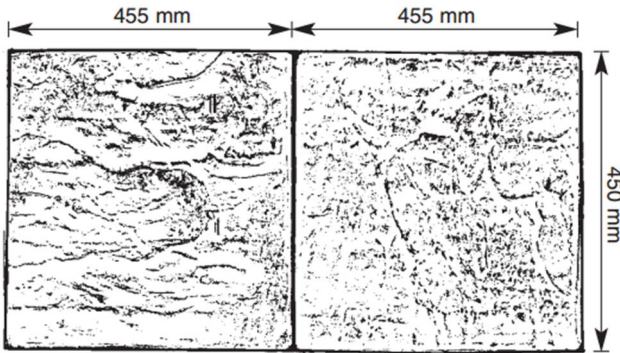

Sidewalk Slate

Set of 6 mats (2 of each) and 1 floppy