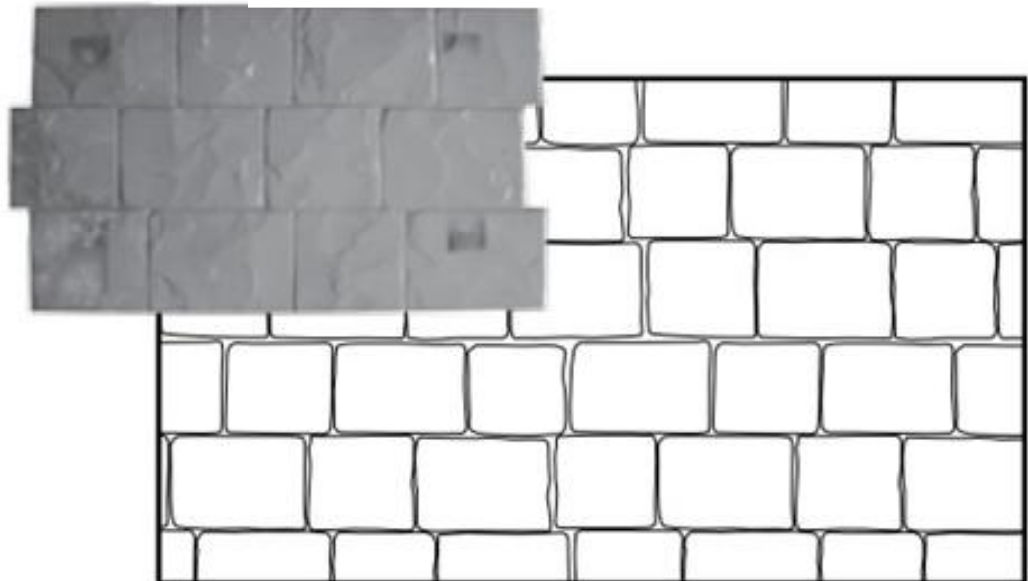

London Cobble